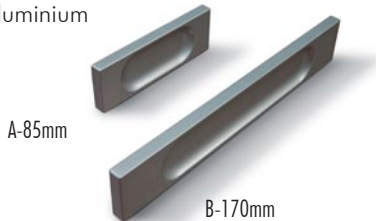

SIMO standard hardware

bar

silver aluminium

bow

chrome matt

clasp

stainless steel matt

crescent

nickel

ellipse

black

integral

wood or resistotex to match product order

horizon

silver aluminium

flare

chrome

grommet-GRI

regular grommet with removable insert
• 2 1/2" x 4"

double grommet-GR2

regular grommet with removable insert
• 5" x 4"

grommet-BLK-G

round black plastic grommet with spring closure and removable insert
• 2 3/4" dia

grommet-AL-G

round aluminum (metal) grommet with flex tab and removable insert
• 2 3/4" dia

grommet-SS-G

round stainless steel (metal) grommet with flex tab and removable insert
• 2 3/4" dia

wire management raceway