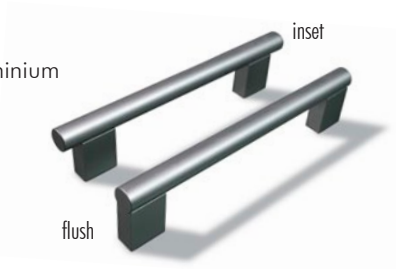

SIMO standard hardware

bar

silver aluminium

bow

chrome matt

clasp

stainless steel matt

crescent

nickel

ellipse

black

integral

wood or resistotex to match product order

horizon

silver aluminium

flare

chrome

grommet-GRI

regular grommet with removable insert
• 2 1/2" x 4"

double grommet-GR2

regular grommet with removable insert
• 5" x 4"

grommet-BLK-G

round black plastic grommet with spring closure and removable insert
• 2 3/4" dia

grommet-AL-G

round aluminum (metal) grommet with flex tab and removable insert
• 2 3/4" dia

grommet-SS-G

round stainless steel (metal) grommet with flex tab and removable insert
• 2 3/4" dia

wire management raceway